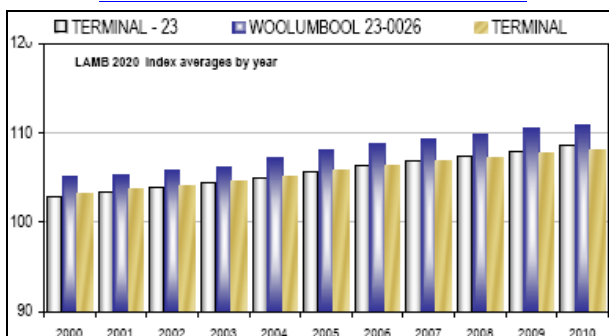

WHITE SUFFOLK L2020 INDEX

REBATE: 4% to outside Agents introducing buyers in writing 24 hrs prior to day of sale

SELLING AGENTS

Peter Stock 0427 817 326
Ian Mason 0427 080 453

Ron Johnstone 0427 662 117
Malcolm Scroop 0428 838 363

Stud Master Phil Clothier 08 8765 8026 _ Email woolumbool@bigpond.com
Catalogue is available at www.woolumbool.com.au or via email or