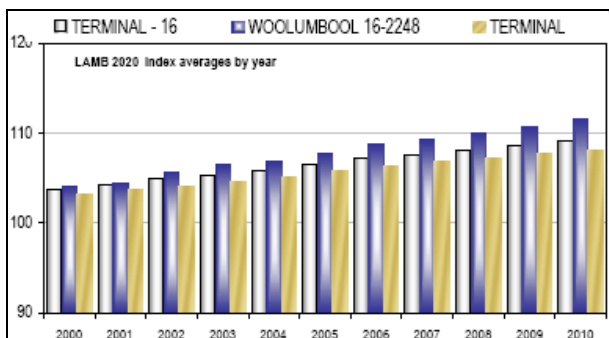

194 Rams

Wednesday 5th October 2011 at 1.00pm SA time

Lamb Lunch Available

POLL DORSET L2020 INDEX

- 4 Poll Dorset Elite Sires
- 10 White Suffolk Elite Sires
- 90 PD & 90 WS Performance Flock Rams
- LAMBPLAN[®] Gold Data Quality
- MN3V OJD Status / 9 points
- Lice & Footrot free
- Meat Elite Australia member
- SuperWhites member